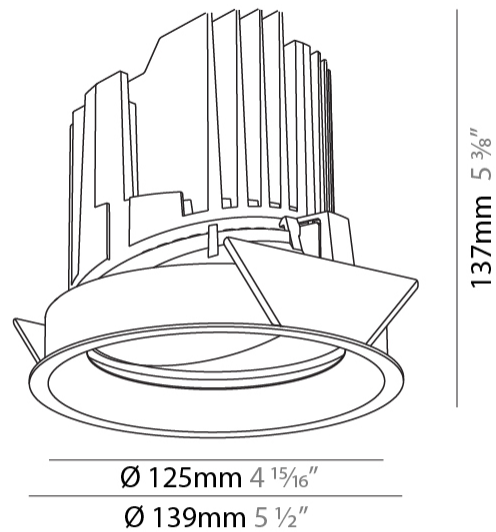

PHYSICAL

Shape: Round
Diameter (mm): 139
Diameter (in): 5 1/2
Height (mm): 137
Height (in): 5 3/8
Ceiling Thickness (mm): 10 / 12.5 / 15
Ceiling Thickness (in): 3/8 or 1/2 or 9/16
Min. Recessing Depth (mm): 150
Min. Recessing Depth (in): 5 7/8
Light Distribution: Adjustable / Downlight
Weight (kg): 0.805
Weight (lbs): 1.77
Fixture Finish: SSR / BKV / CWI / CRY / HAB / LAG / UFT / ITA / RUA / RUR / MIC / FTG / MYG / TWT / LOD / PUS / FRO / FUP / KIA / POP / BLS / SPG / MEY / GOH / GUM / CHC / COM / ABZ / JAG / OBR / MOS / ROR
Fixture Material: Aluminum Die Cast
Cut-out Measurements: 130mm / 5 1/8"

ELECTRICAL

Lamp Type: LED (Zhaga Standard)
Input Wattage (W): 13.2 / 16.5
Total Output Wattage (W): 12 / 14
Dimming: Tri-Mode (Non-Dimming and Phase Dimming (120Vac only) and 0-10V Dimming)
Driver Included: No
Driver Location: Recessed Housing
Driver Type: Constant Current - Universal
Driver Class: Class 2
Housing: See components
Input Voltage (V): 120 - 277
Constant Current (MA): 350

LED

Number of LEDs: 1
Color Temperature (°K): 2700 / 3000 / 3500 / 4000
Max. Delivered Lumen (lm): 870 / 970 / 1039 / 1060
Nominal Lumen (lm): 960 / 1070 / 1156 / 1180
CRI: >90 CRI
Efficiency (%): 0.905
Lamp Life (hrs): 50000

OPTICAL

Reflector°: 10
Optic°: Lens Pack - No Lens
Adjustability: Rotational 355°; Tilt 30°

RATINGS AND CERTIFICATIONS

Certified By: CSA Certified to UL and CSA Standards
IP rating: IP20